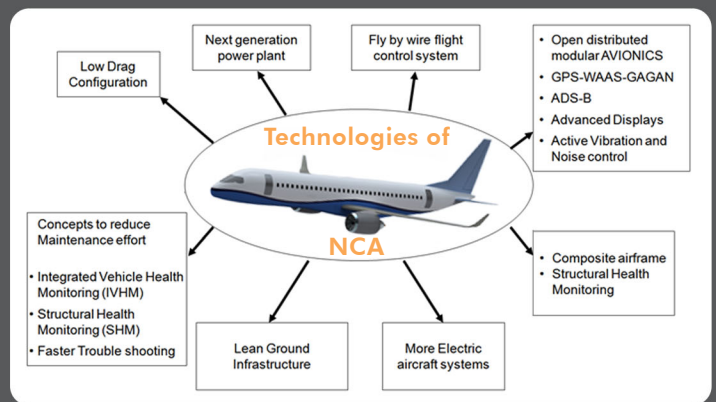

Three-view

Cabin cross section

Payload vs Range

Nominal Seating 32" pitch

Cabin layout

High Density Seating 29" pitch

Cockpit MIP display layout

The Director
 CSIR - National Aerospace Laboratories
 PB 1779, Bangalore 560 017, India.
 Tel: 25270584, 25265579 www.nal.res.in