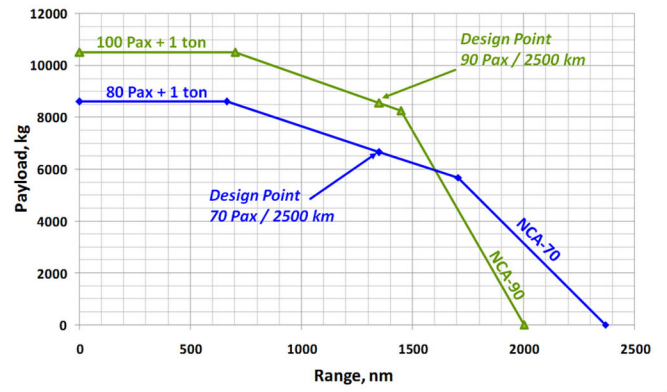

Three-view

Cabin cross section

Payload vs Range

Nominal Seating 32" pitch

Cabin layout

High Density Seating 29" pitch

Cockpit MIP display layout

The Director
 CSIR - National Aerospace Laboratories
 PB 1779, Bangalore 560 017, India.
 Tel: 25270584, 25265579 www.nal.res.in