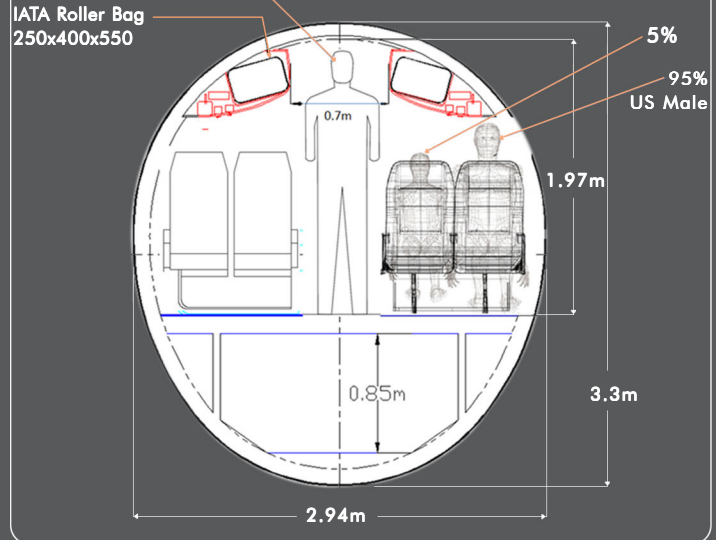

Three-view

Cabin cross section

Payload vs Range

Nominal Seating 32" pitch

Cabin layout

High Density Seating 29" pitch

Cockpit MIP display layout

The Director
 CSIR - National Aerospace Laboratories
 PB 1779, Bangalore 560 017, India.
 Tel: 25270584, 25265579 www.nal.res.in